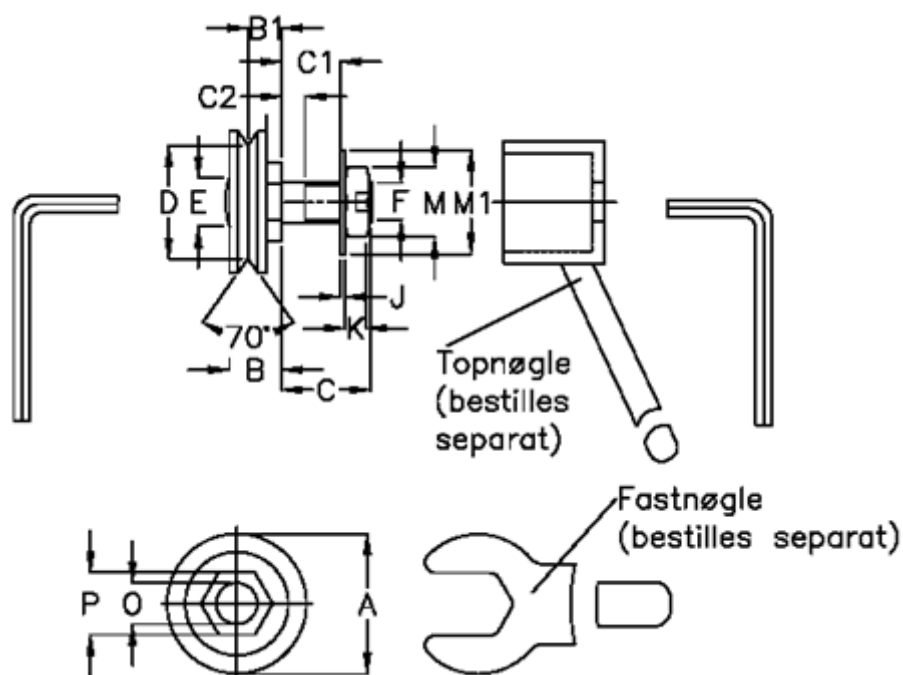

Article number: 0571513580

Description: Hepco GV3 bearing GLJ 580 C
Slimline With Long Stud

Measures

a = 58.0	F = M14 x 1,5
B = 22.8	J = 1.60
B1 = 14.3	K = 8.0
C = 30	M = 22
C1 = 20.4	M1 = 28
C2 = 7.9	O = 14
D = 46.08	P = 27
E = 23.5	Weight kg/1000 = 0.280